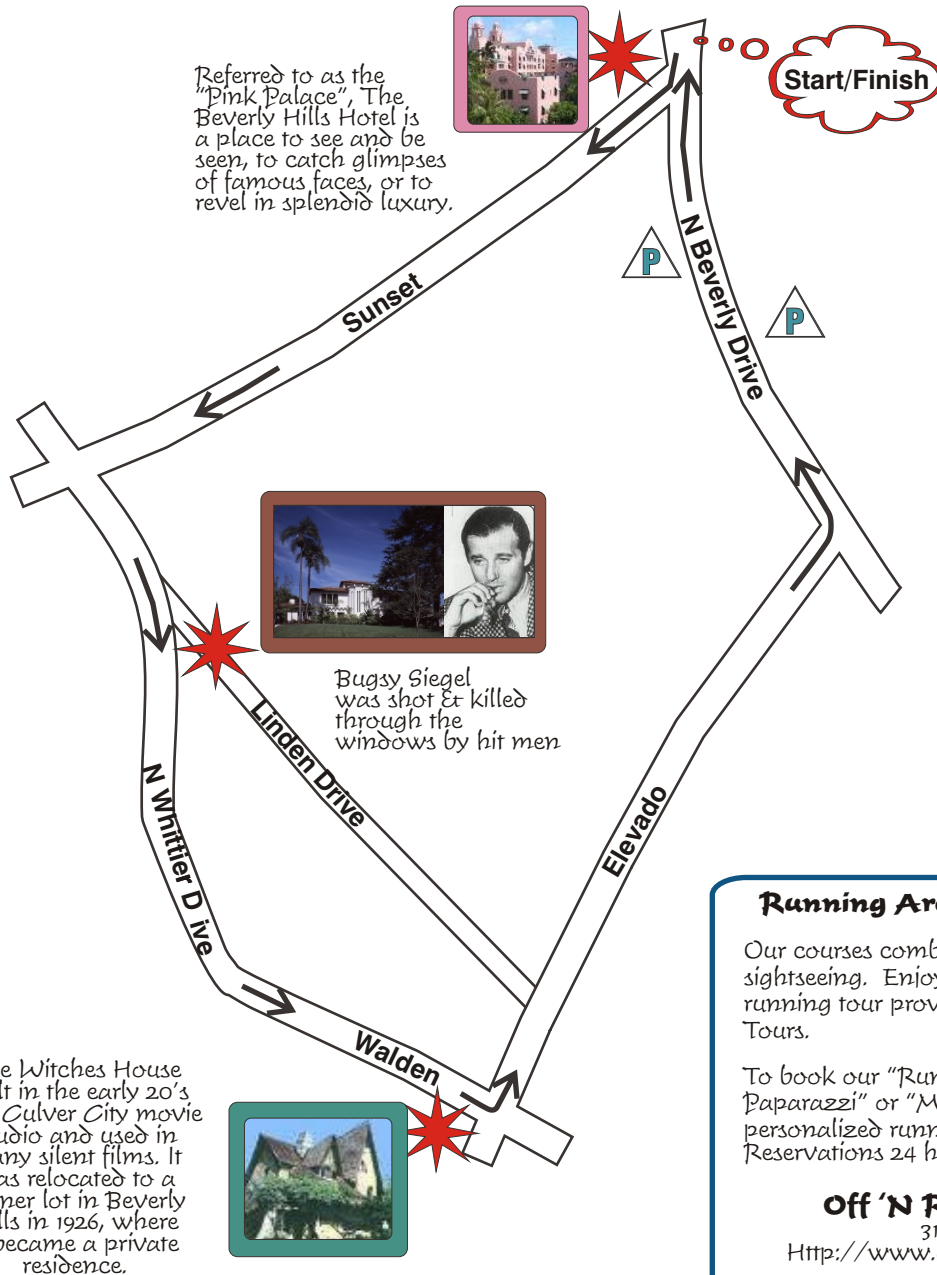

OFF 'N RUNNING

T O U R S

Will Rogers State Park-Sunset Blvd. & Beverly Drive-across from the Beverly Hills Hotel

Two hour free parking on Beverly Drive

Course: 2.07 miles